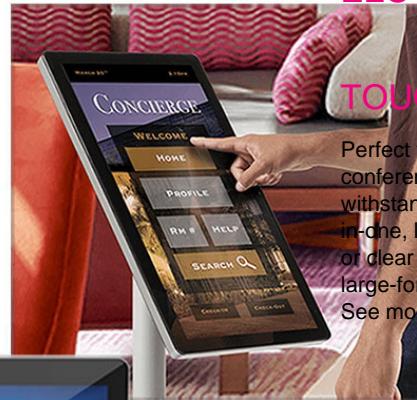

## TOUCHSCREEN SIGNAGE

Perfect for everything from endless aisle and brand experiences to collaborative meetings, conferencing and whiteboarding, Elo touchscreen signage displays offer a sleek, slim design built to withstand the rigors of continuous commercial use. Easily turn the display into a powerful, 65-inch, all-in-one, life-size tablet by adding an Elo computer module. Available with either PCAP (with anti-glare or clear glass with anti-friction) or infrared (with anti-glare) touch technologies, the professional-grade, large-format display integrates easily into any environment. See more information at [www.elotouch.com](http://www.elotouch.com)