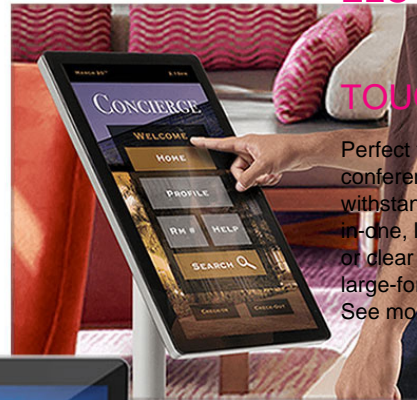

ELO

TOUCHSCREEN SIGNAGE

Perfect for everything from endless aisle and brand experiences to collaborative meetings, conferencing and whiteboarding, Elo touchscreen signage displays offer a sleek, slim design built to withstand the rigors of continuous commercial use. Easily turn the display into a powerful, 65-inch, all-in-one, life-size tablet by adding an Elo computer module. Available with either PCAP (with anti-glare or clear glass with anti-friction) or infrared (with anti-glare) touch technologies, the professional-grade, large-format display integrates easily into any environment. See more information at www.elotouch.com